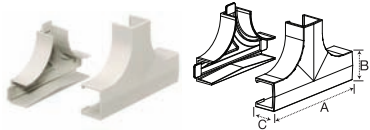

PremiseTrak® (PP1) Single-Channel, Non-Metallic Raceway (Latching)

A: 0.77" (19.56)
B: 0.84" (21.34)

Color	Base and Cover 5 ft.	Base and Cover 7 ft.
Office White	PP1BC5	PP1BC7
Color	Base and Cover with Adhesive Back 5 ft.	Base and Cover with Adhesive Back 7 ft.
Office White	PP1ABC5	PP1ABC7

PP1 Non-Metallic Raceway Fittings and Device Boxes

Office White	Internal Elbow	Dimensions
Cover	PP1IE	A: 2.40" (60.96) B: 1.03" (26.16)
Base + Cover	PP1IEBC	C: 2.40" (60.96)

Office White	External Elbow	Dimensions
Cover	PP1EE	A: 4.47" (113.54) B: 1.03" (26.16)
Base + Cover	PP1EEBC	C: 4.47" (113.54)

Office White	Flat Elbow	Dimensions
Cover	PP1FE	A: 2.62" (66.55) B: 2.62" (66.55)
Base + Cover	PP1FEBC	C: 0.85" (21.59)

Office White	Tee	Dimensions
Cover	PP1TC	A: 4.22" (107.19) B: 2.62" (66.55)
Base + Cover	PP1TCBC	C: 0.85" (21.59)