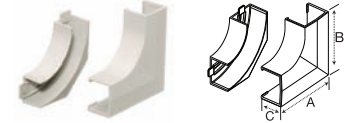

PremiseTrak® (PP1) Single-Channel, Non-Metallic Raceway (Latching)

A: 0.77" (19.56)
B: 0.84" (21.34)

Color	Base and Cover 5 ft.	Base and Cover 7 ft.
Office White	PP1BC5	PP1BC7
Color	Base and Cover with Adhesive Back 5 ft.	Base and Cover with Adhesive Back 7 ft.
Office White	PP1ABC5	PP1ABC7

PP1 Non-Metallic Raceway Fittings and Device Boxes

Office White	Internal Elbow	Dimensions
Cover	PP1IE	A: 2.40" (60.96) B: 1.03" (26.16)
Base + Cover	PP1IEBC	C: 2.40" (60.96)

Office White	External Elbow	Dimensions
Cover	PP1EE	A: 4.47" (113.54) B: 1.03" (26.16)
Base + Cover	PP1EEBC	C: 4.47" (113.54)

Office White	Flat Elbow	Dimensions
Cover	PP1FE	A: 2.62" (66.55) B: 2.62" (66.55)
Base + Cover	PP1FEBC	C: 0.85" (21.59)

Office White	Tee	Dimensions
Cover	PP1TC	A: 4.22" (107.19) B: 2.62" (66.55)
Base + Cover	PP1TCBC	C: 0.85" (21.59)