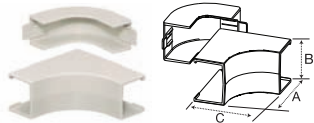

PremiseTrak® (PP1) Single-Channel, Non-Metallic Raceway (Latching)

A: 0.77" (19.56)
B: 0.84" (21.34)

Color	Base and Cover 5 ft.	Base and Cover 7 ft.
Office White	PP1BC5	PP1BC7
Color	Base and Cover with Adhesive Back 5 ft.	Base and Cover with Adhesive Back 7 ft.
Office White	PP1ABC5	PP1ABC7

PP1 Non-Metallic Raceway Fittings and Device Boxes

Office White	Internal Elbow	Dimensions
Cover	PP1IE	A: 2.40" (60.96) B: 1.03" (26.16)
Base + Cover	PP1IEBC	C: 2.40" (60.96)

Office White	External Elbow	Dimensions
Cover	PP1EE	A: 4.47" (113.54) B: 1.03" (26.16)
Base + Cover	PP1EEBC	C: 4.47" (113.54)

Office White	Flat Elbow	Dimensions
Cover	PP1FE	A: 2.62" (66.55) B: 2.62" (66.55)
Base + Cover	PP1FEBC	C: 0.85" (21.59)

Office White	Tee	Dimensions
Cover	PP1TC	A: 4.22" (107.19) B: 2.62" (66.55)
Base + Cover	PP1TCBC	C: 0.85" (21.59)