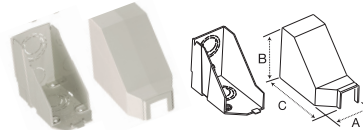

PP1 Non-Metallic Raceway Fittings and Device Boxes

Office White	Internal Elbow	Dimensions
Cover	PP1IE	A: 2.40" (60.96) B: 1.03" (26.16)
Base + Cover	PP1IEBC	C: 2.40" (60.96)

Office White	External Elbow	Dimensions
Cover	PP1EE	A: 4.47" (113.54) B: 1.03" (26.16)
Base + Cover	PP1EEBC	C: 4.47" (113.54)

Office White	Flat Elbow	Dimensions
Cover	PP1FE	A: 2.62" (66.55) B: 2.62" (66.55)
Base + Cover	PP1FEBC	C: 0.85" (21.59)

Office White	Tee	Dimensions
Cover	PP1TC	A: 4.22" (107.19) B: 2.62" (66.55)
Base + Cover	PP1TCBC	C: 0.85" (21.59)