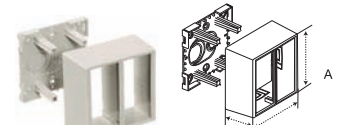

Color	End Cap	Dimensions
Office White	PP1EC	A: 1.00" (25.40) B: 0.84" (21.34) C: 0.77" (19.56)

Color	Safety Strap	Dimensions
Office White	PP1SS	A: 0.62" (15.75) B: 1.94" (49.28) C: 0.86" (21.84)

Color	Low-Profile Box* 1-Gang	Dimensions
Office White	PDB12LP	A: 4.90" (124.46) B: 3.25" (82.55) C: 1.25" (31.75)

Color	Standard Box* 1-Gang	Dimensions
Office White	PDB12S	A: 4.90" (124.46) B: 3.25" (82.55) C: 1.78" (45.21)

Color	Deep Box* 1-Gang	Dimensions
Office White	PDB12D	A: 4.90" (124.46) B: 3.25" (82.55) C: 2.44" (61.98)