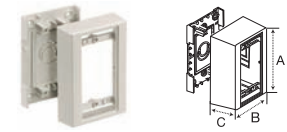

Office White	Flat Elbow	Dimensions
Cover	PP1FE	A: 2.62" (66.55) B: 2.62" (66.55)
Base + Cover	PP1FEBC	C: 0.85" (21.59)

Office White	Tee	Dimensions
Cover	PP1TC	A: 4.22" (107.19) B: 2.62" (66.55)
Base + Cover	PP1TCBC	C: 0.85" (21.59)

Office White	Conduit Adapter/ Ceiling Fitting	Dimensions
Base + Cover	PLP1CACF	A: 2.29" (58.17) B: 3.31" (84.07) C: 3.90" (99.06)

Color	Splice Cover	Dimensions
Office White	PP1SC	A: 1.09" (27.69) B: 1.02" (25.91) C: 0.85" (21.59)

Color	End Cap	Dimensions
Office White	PP1EC	A: 1.00" (25.40) B: 0.84" (21.34) C: 0.77" (19.56)

Color	Safety Strap	Dimensions
Office White	PP1SS	A: 0.62" (15.75) B: 1.94" (49.28) C: 0.86" (21.84)

Color	Low-Profile Box* 1-Gang	Dimensions
Office White	PDB12LP	A: 4.90" (124.46) B: 3.25" (82.55) C: 1.25" (31.75)