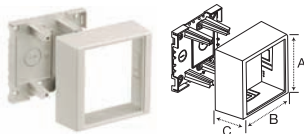

Color	Deep Box* Undivided 2-Gang	Dimensions
Office White	PDB12GLV	A: 4.90" (124.46) B: 5.06" (128.52) C: 2.44" (61.98)