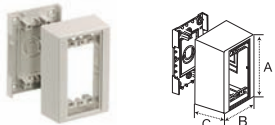

Office White	Flat Elbow	Dimensions
Cover	PP1FE	A: 2.62" (66.55) B: 2.62" (66.55)
Base + Cover	PP1FEBC	C: 0.85" (21.59)

Office White	Tee	Dimensions
Cover	PP1TC	A: 4.22" (107.19) B: 2.62" (66.55)
Base + Cover	PP1TCBC	C: 0.85" (21.59)

Office White	Conduit Adapter/ Ceiling Fitting	Dimensions
Base + Cover	PLP1CACF	A: 2.29" (58.17) B: 3.31" (84.07) C: 3.90" (99.06)

Color	Splice Cover	Dimensions
Office White	PP1SC	A: 1.09" (27.69) B: 1.02" (25.91) C: 0.85" (21.59)

Color	End Cap	Dimensions
Office White	PP1EC	A: 1.00" (25.40) B: 0.84" (21.34) C: 0.77" (19.56)

Color	Safety Strap	Dimensions
Office White	PP1SS	A: 0.62" (15.75) B: 1.94" (49.28) C: 0.86" (21.84)

Color	Low-Profile Box* 1-Gang	Dimensions
Office White	PDB12LP	A: 4.90" (124.46) B: 3.25" (82.55) C: 1.25" (31.75)